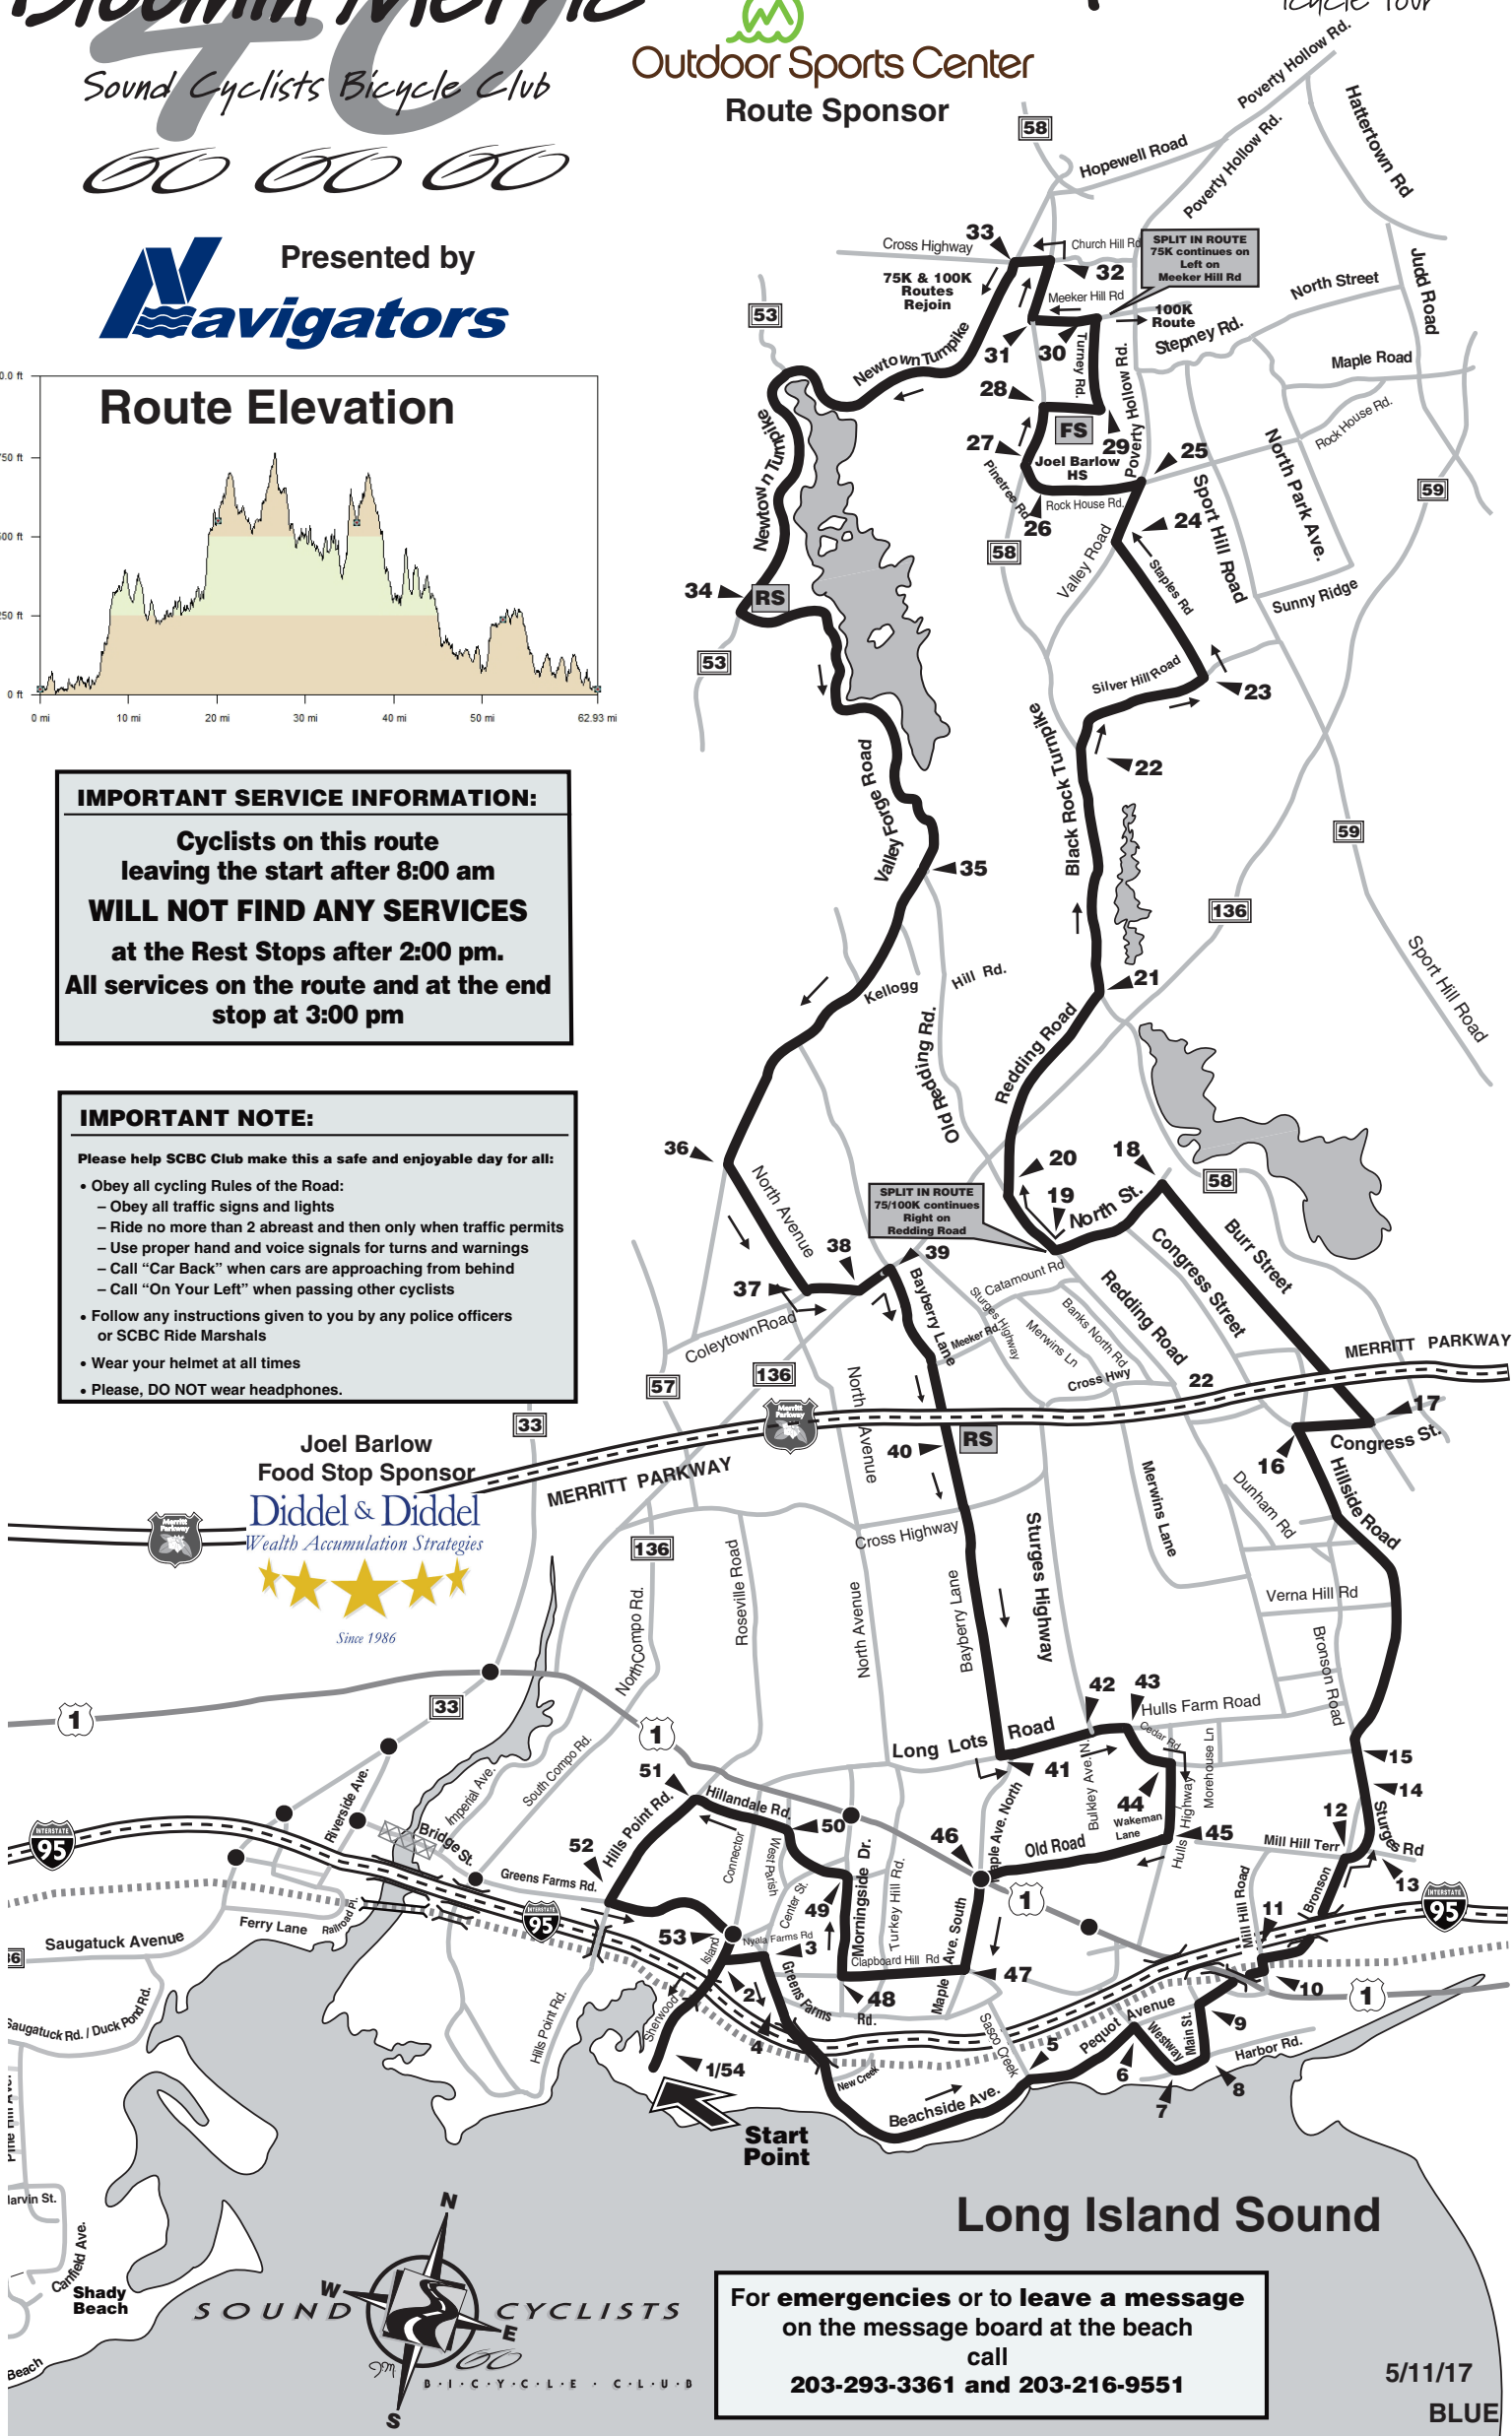

IMPORTANT SERVICE INFORMATION:

Cyclists on this route
leaving the start after 8:00 am
WILL NOT FIND ANY SERVICES
at the Rest Stops after 2:00 pm.
All services on the route and at the end
stop at 3:00 pm

IMPORTANT NOTE:

Please help SCBC Club make this a safe and enjoyable day for all:

- Obey all cycling Rules of the Road:
  - Obey all traffic signs and lights
  - Ride no more than 2 abreast and then only when traffic permits
  - Use proper hand and voice signals for turns and warnings
  - Call "Car Back" when cars are approaching from behind
  - Call "On Your Left" when passing other cyclists
- Follow any instructions given to you by any police officers or SCBC Ride Marshals
- Wear your helmet at all times
- Please, DO NOT wear headphones.

Joel Barlow
Food Stop Sponsor
Diddel & Diddel
Wealth Accumulation Strategies
★★★★★
Since 1986

Long Island Sound

For emergencies or to leave a message
on the message board at the beach
call
203-293-3361 and 203-216-9551

5/11/17
BLUE