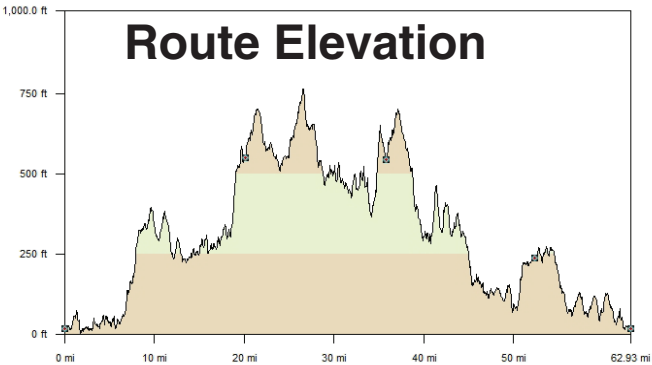

Bloomin' Metric 70th

Sound Cyclists Bicycle Club

Presented by
NAVIGATORS

Outdoor Sports Center
Route Sponsor

75 Kilometers
icycle Tour

IMPORTANT SERVICE INFORMATION:

Cyclists on this route
leaving the start after 8:00 am
WILL NOT FIND ANY SERVICES
at the Rest Stops after 2:00 pm.
All services on the route and at the end
stop at 3:00 pm

IMPORTANT NOTE:

Please help SCBC Club make this a safe and enjoyable day for all:

- Obey all cycling Rules of the Road:
 - Obey all traffic signs and lights
 - Ride no more than 2 abreast and then only when traffic permits
 - Use proper hand and voice signals for turns and warnings
 - Call "Car Back" when cars are approaching from behind
 - Call "On Your Left" when passing other cyclists
- Follow any instructions given to you by any police officers or SCBC Ride Marshals
- Wear your helmet at all times
- Please, DO NOT wear headphones.