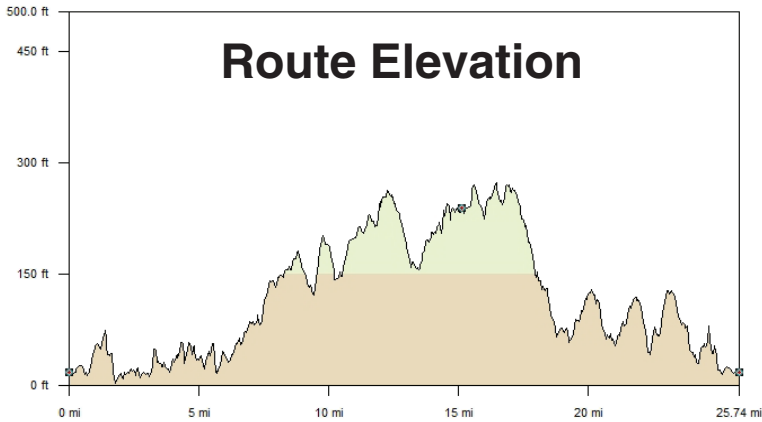

Bloomin' Metric th

Sound Cyclists Bicycle Club

Outdoor Sports Center
Route Sponsor

40 Kilometers

Bicycle Tour

Presented by
NAVIGATORS

IMPORTANT NOTE:

Please help SCBC Club make this a safe and enjoyable day for all:

- Obey all cycling Rules of the Road:
 - Obey all traffic signs and lights
 - Ride no more than 2 abreast and then only when traffic permits
 - Use proper hand and voice signals for turns and warnings
 - Call "Car Back" when cars are approaching from behind
 - Call "On Your Left" when passing other cyclists
- Follow any instructions given to you by any police officers or SCBC Ride Marshals
- Wear your helmet at all times
- Please, DO NOT wear headphones.